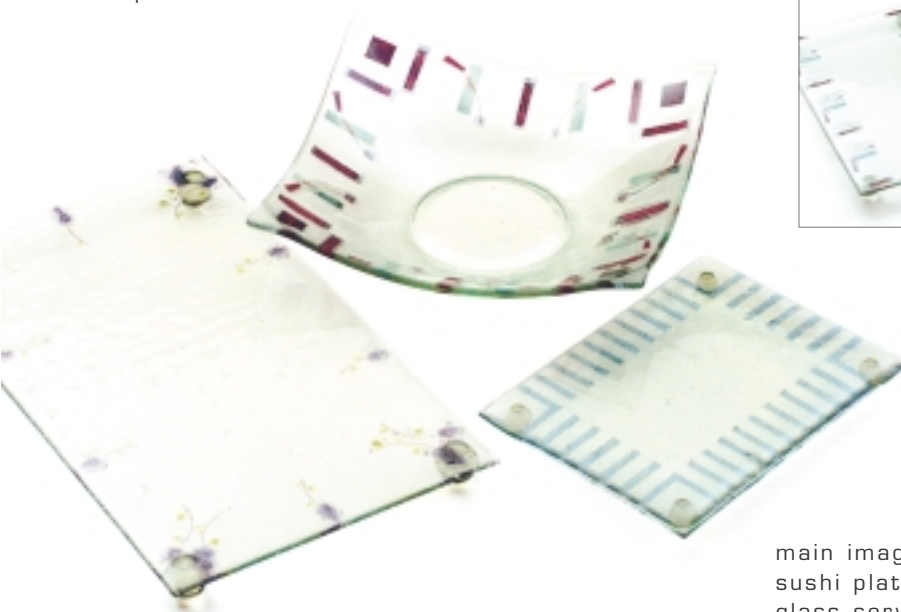

## the minnelli range

main image:

glass wavy bowls ACCO42

glass serving platters and bowls:

platter 510 dia ACCO38

bowl 420 dia ACCO39

various designs available

## the minnelli range

top left:  
glass dinner plates ACCO45  
soup plates ACCO46

top right:  
six pack platter ACCO44  
small glass bowls ACCO47

bottom right:  
serving board ACCO41  
square salad bowl ACCO40  
sushi plate ACCO43

## the caron range

main image and bottom left:  
small blue bowls in various designs  
ACC057  
(also available in pale green)

top left and bottom right:  
large blue bowl  
ACC056 (e and f)  
(also available in pale green)