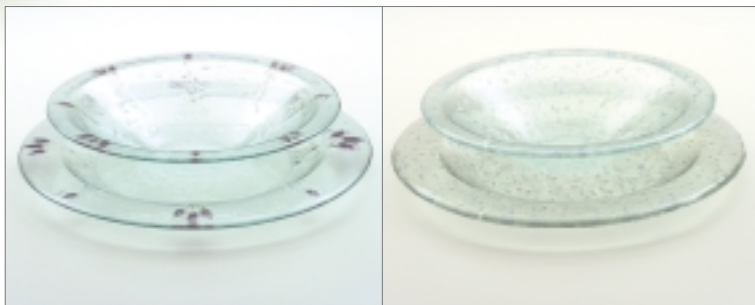

## the minnelli range

main image:

glass wavy bowls ACCO42

glass serving platters and bowls:

platter 510 dia ACCO38

bowl 420 dia ACCO39

various designs available

## the minnelli range

top left:  
glass dinner plates ACCO45  
soup plates ACCO46

top right:  
six pack platter ACCO44  
small glass bowls ACCO47

bottom right:  
serving board ACCO41  
square salad bowl ACCO40  
sushi plate ACCO43

## the caron range

main image and bottom left:  
small blue bowls in various designs  
ACC057  
(also available in pale green)

top left and bottom right:  
large blue bowl  
ACC056 (e and f)  
(also available in pale green)